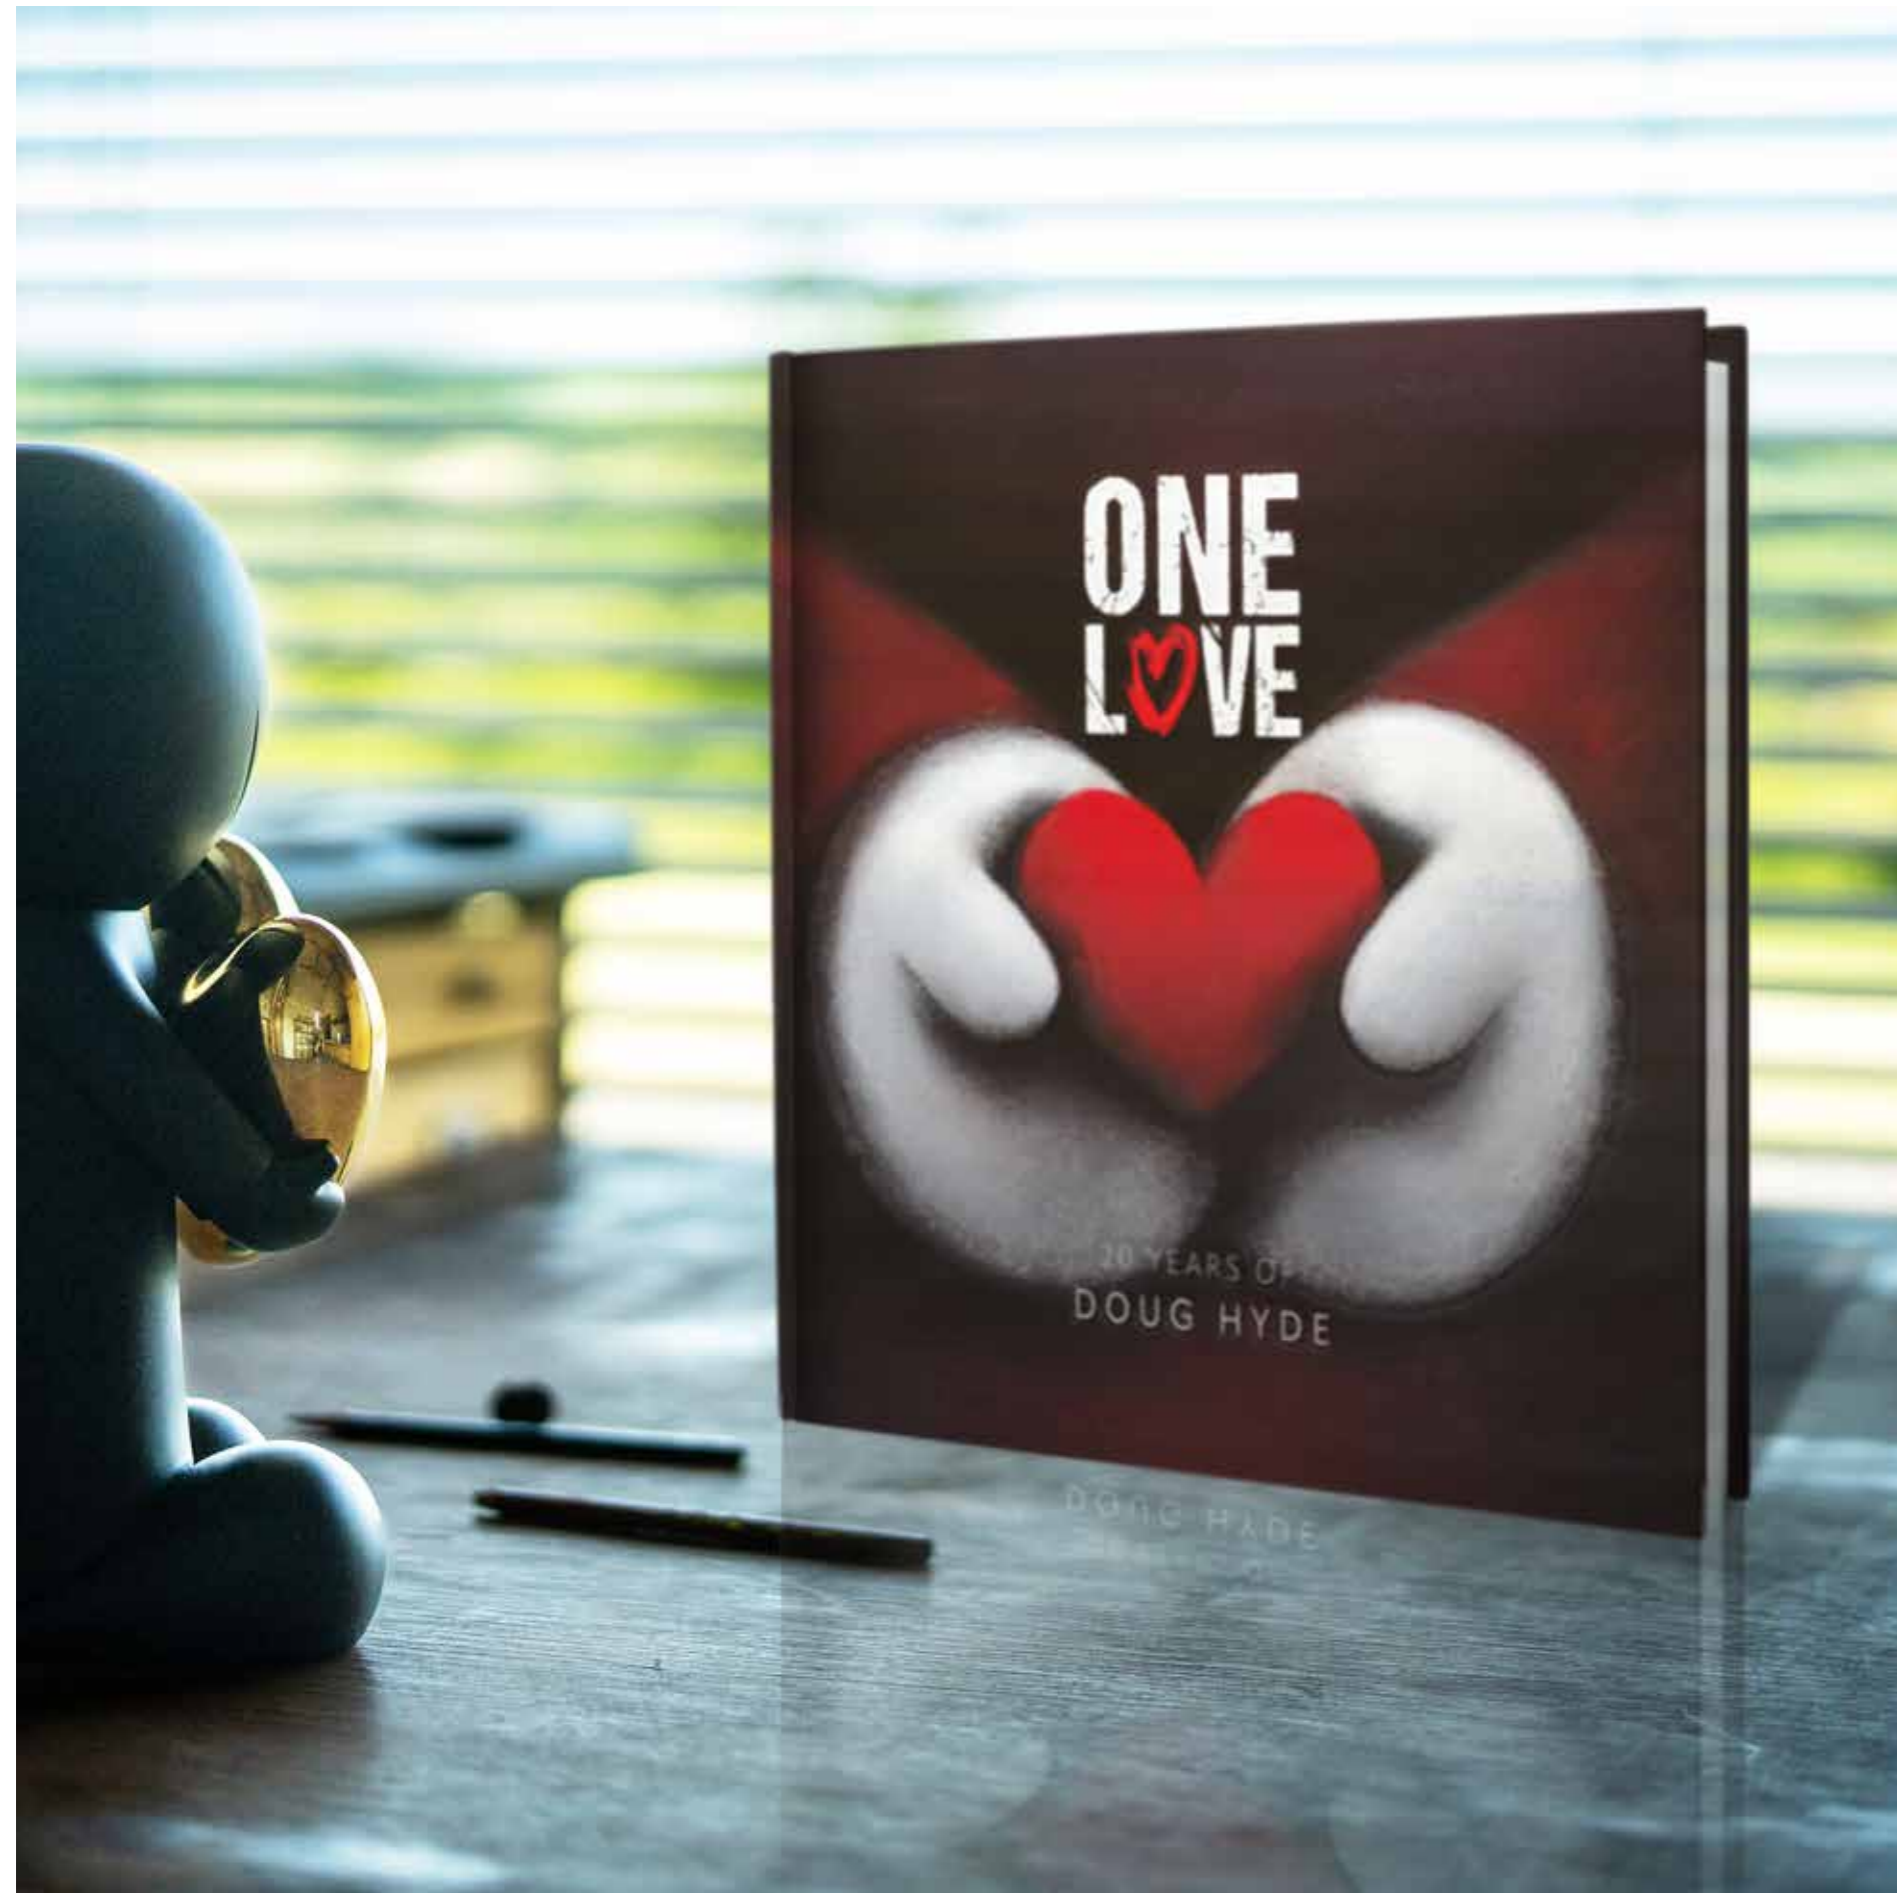

ONE
LOVE

20 YEARS OF
DOUG HYDE

'One Love' celebrates the idea which is at the heart of Doug Hyde's enduring success and defines his entire body of work; that art, like love, is something to be embraced and shared freely, allowing its message to make a lasting impression on all who encounter it.

Peace of Art

Doug Hyde is one of the great British success stories of the 21st century. **20 years ago**, he emerged onto the art scene with a collection of artwork that won him immediate recognition. His unique artistic vision, born from creative originality, technical skill and a gift for communication, was informed by his interest in pop art and love of colour. It was further enhanced by his ability to infuse every piece with a sense of positivity and joy which resonated deeply with his audience and forged many unbreakable emotional bonds.

Punk Rocker

Sculpture Edition of 395,
Size: 6 x 8" £495

Teamwork

Paper Edition of 395
Size: 29 x 21" £795

Teamwork makes the dream work in this vintage Road Trip with a contemporary edge.

One Love

Bronze Sculpture Edition of 49
Size: 6 x 12" £2,950

This new limited edition sculpture, cast in bronze, is sure to become a timeless classic with all the hallmarks that make it unmistakably Doug Hyde; fine craftsmanship, the symbolic heart and the iconic smile.